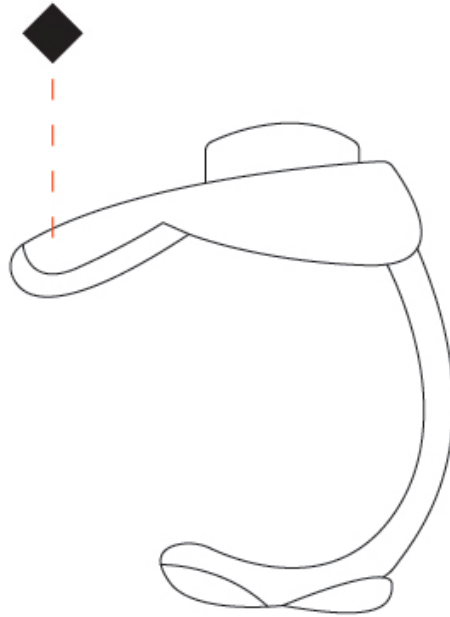

D132192-

PROJECT

TYPE

SPECIFIER

QUANTITY

DATE