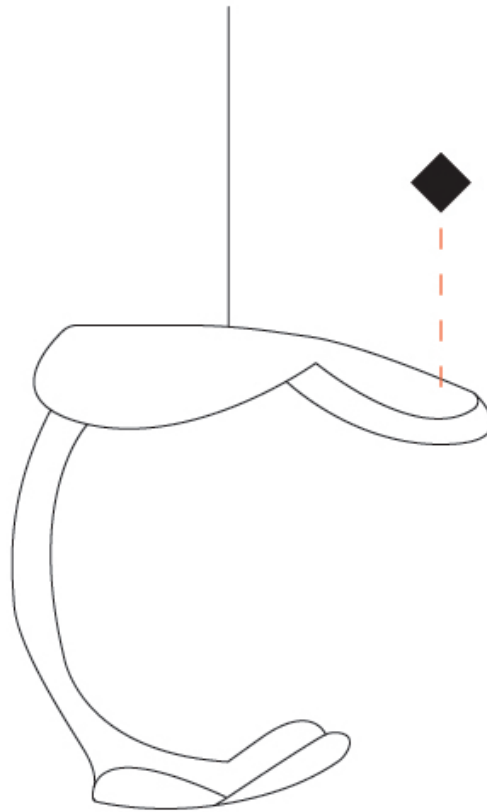

D131603-

PROJECT

TYPE

SPECIFIER

QUANTITY

DATE

D