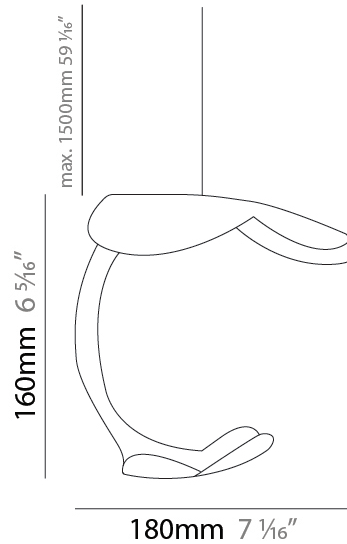

PROJECT	
TYPE	
SPECIFIER	
QUANTITY	
DATE	

LE GIGINE SUSPENSION

D131603-

base number   Finish
Options

1. To build a product code in our configurator select the specify button on the base model # product page
2. To build a manual product code on this datasheet choose from the options listed below in blue font and add the suffix to the base model #

GENERAL

Series: Le Gigue
Partner: Knikerboker
Division: Design
Installation: Suspension
Product Type: Pendant
Mounting Location: Ceiling
Light Distribution: Indirect

PHYSICAL

Shape: Abstract
Length (mm): 180
Length (in): 7 1/16
Width (mm): 160
Width (in): 6 5/16
Height (mm): 160
Height (in): 6 5/16
Max. Overall Height (mm): 1650
Max. Overall Height (in): 64 15/16
Weight (kg): 0.55
Fixture Finish: EWH / EBK / MAN / COF / PRD/ SLF / GLF / CLF / BRL / EWS / EWG / EWC / EWR / EBS / EBG / EBC / EBC / EBB / MAS / MAD / MAC / MAB / COS / CGO / CCL / CBL / PRS / PRG / PRC / PRB
Fixture Material: Metal
Cable Details: 1500mm / 59 1/16" Transparent Cable

ELECTRICAL

Lamp Type: LED
Input Wattage (W): 5.5
Dimming: Non-Dimming / Phase Dimming (120vac Only)
Driver Included: No
Driver Location: Remote
Driver Type: Constant Current - Universal
Driver Class: Class 2
Input Voltage (V): 120 - 277
Constant Current (MA): 900

LED

Color Temperature (°K): 3000
Max. Delivered Lumen (lm): 850
CRI: >85 CRI
Lamp Life (hrs): 50000

OPTICAL

RATINGS AND CERTIFICATIONS

Certified By: Certified for North American Standards
IP rating: IP20